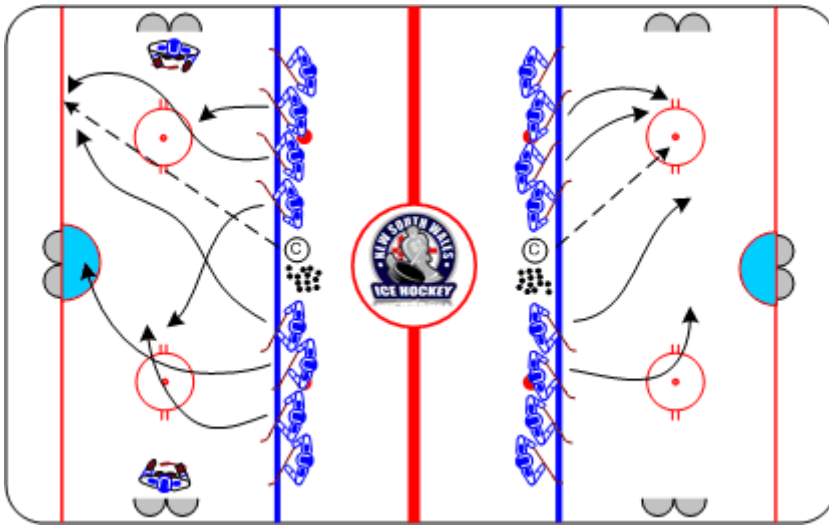

Odd Man Cross-Ice Scrimmage

Duration: 10 mins

- Using fingers only, © indicates 2, 3 or 4 players for next shift
- © indicates 2, 3 or 4 players to opposition
- Players must react to being even, shorthanded or having an offensive advantage