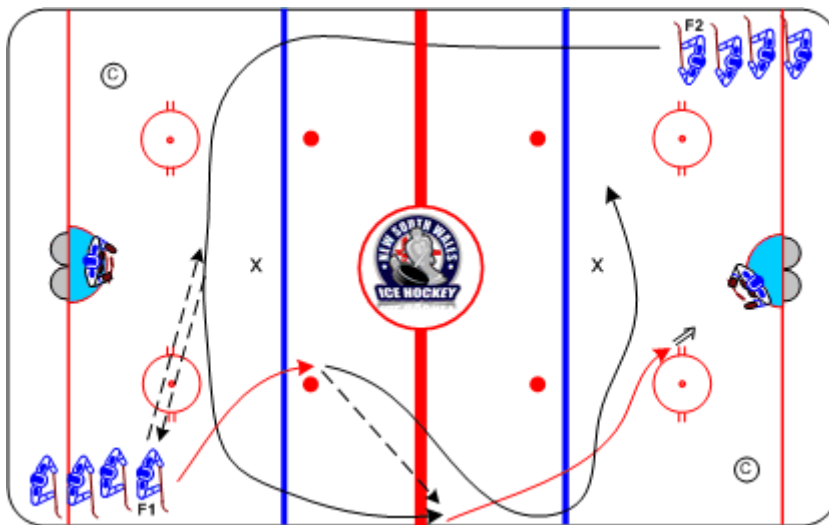

## Passing Horseshoe, 1-on-0

Duration: 6 mins

- F1 passes to F2, returns touch pass to F1
- F2 clears to wide lane, F1 moves up ice
- F1 passes to F2 drives net for shot
- F2 stops faces next shooter
- F1 repeats

### Execution Tips

- F2 control skates to outside lane
- F1 jumps to inside lane