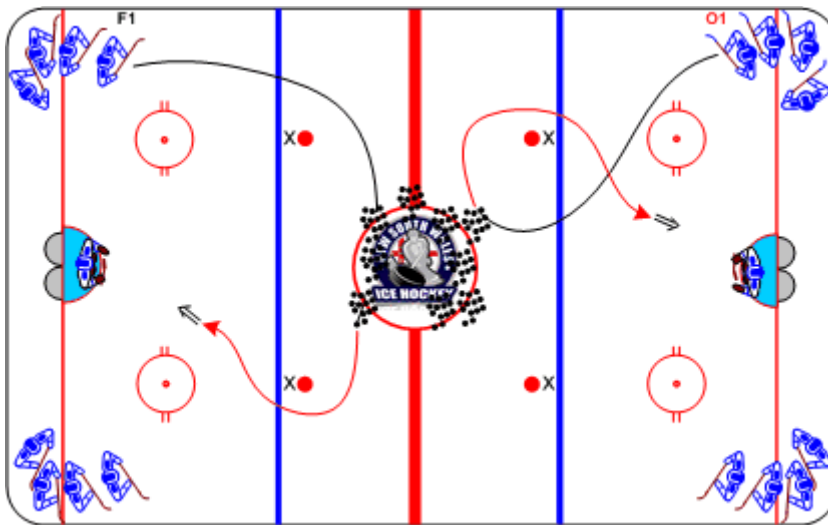

Half-Ice Horseshoe, Inside/Outside

Duration: 8 mins

- **F1** accelerates through centre circle, picks up puck and drives outside lane for shot on net
- Inside out: **O1** picks up puck in neutral zone, turns toward near side, accelerating to outside drive for shot

Coaching Tips

- Full speed puck carrying on cross-over strides
- Tight turn and acceleration on inside-out

Execution Tips

- As player takes puck in neutral zone, next player begins
- Exit tight turns with short, quick strides