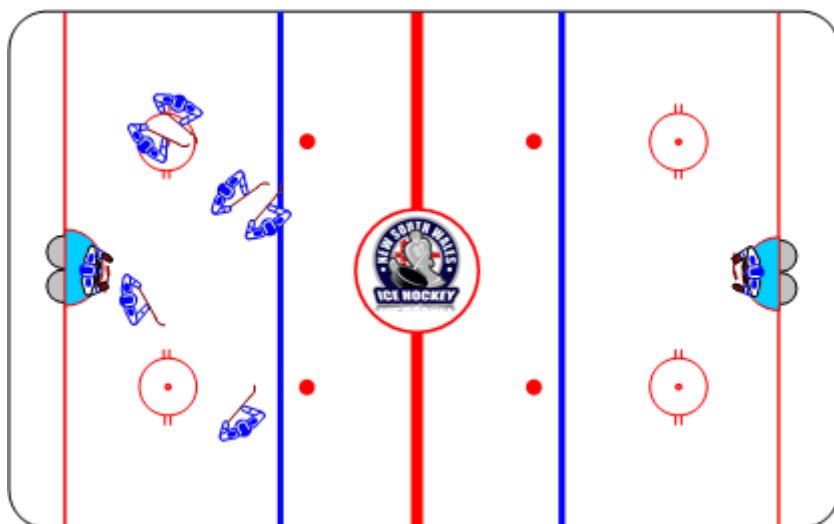

Russian Whistle Scrimmage

Duration: 6 mins

- © blows the whistle to indicate 'change on the fly'. The number of whistles equals the number of players that come on to the ice
- No offside/icing
- No set positions
- Everyone off before players on for the next shift