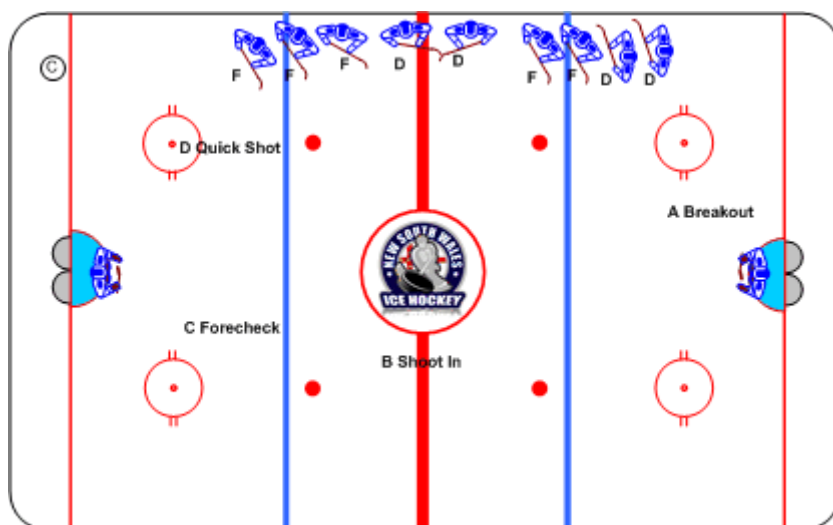

## Team Systems Skate

Duration: 7 mins

- Unit A - breaks out
- Unit B - dumps puck across centre
- Unit C - forechecks coach, stopping in system of choice and recovers puck
- Unit D - quick shot and returns to line

### Execution Tips

- © can move to challenge forecheck
- Confirm position by stopping
- Can add defensive zone coverage prior to breakout